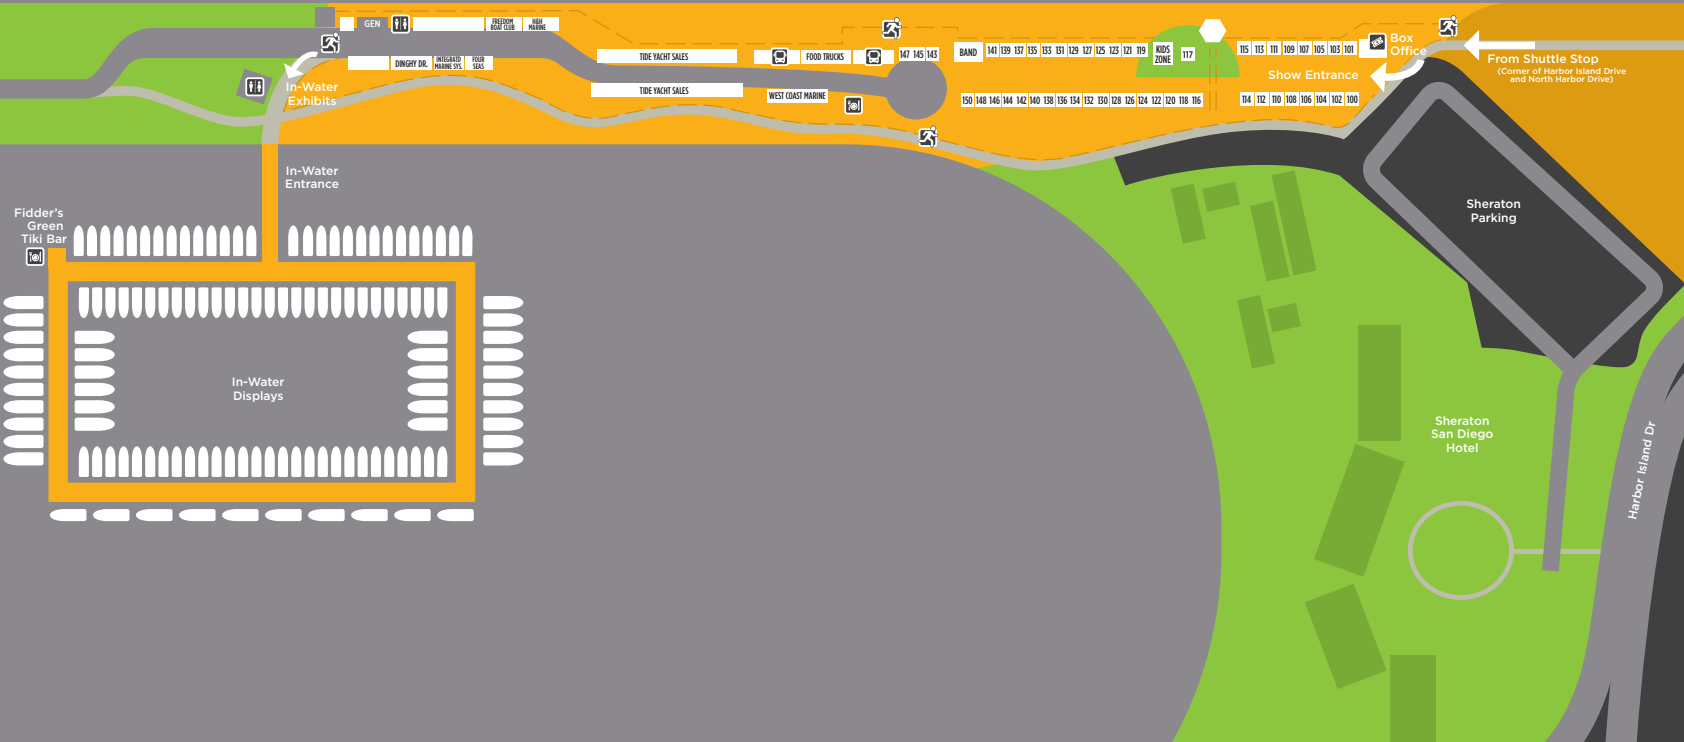

**SAN DIEGO
BOAT SHOW®**
June 6-9, 2019

Land/Booths Layout

Symbol Key:

- Box Office
- Food Trucks
- Food Stand
- Rest Rooms
- Parking
- Emergency Exit

Airport Terminal Road

North Harbor Drive

North Harbor Drive

Fidder's Green Tiki Bar

In-Water Entrance

In-Water Displays

Sheraton Parking

Sheraton San Diego Hotel

Harbor Island Dr